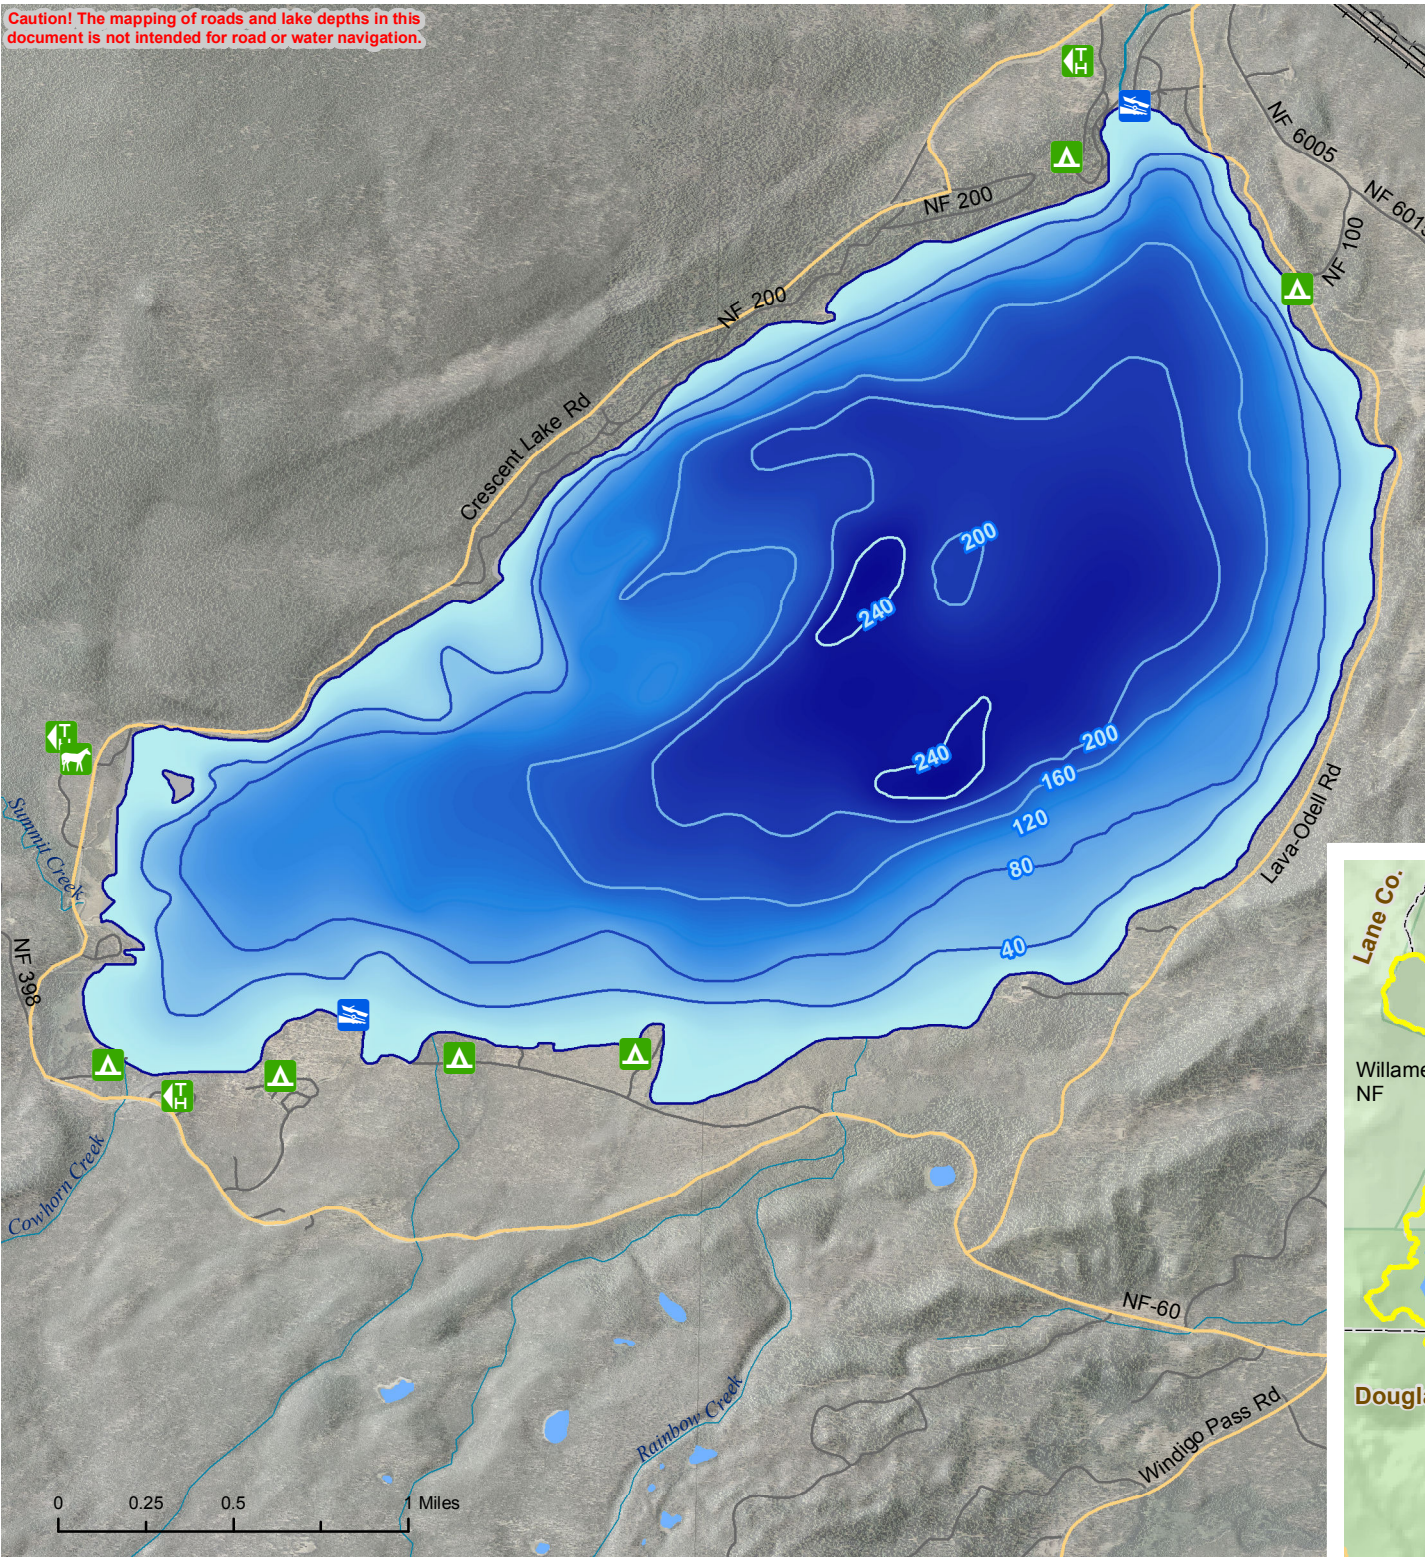

Caution! The mapping of roads and lake depths in this document is not intended for road or water navigation.

Crescent Lake

Klamath County

GNIS Name - Crescent Lake

GNIS ID - 1158186

NHD Reach - 17070302000357

Lat/Lon - 43° 30' 03" / -121° 58' 23"

Elevation - 4,981 ft, 2,016m

Lake Area - 4,547.0 acres, 1,840.1 hectare

Basin Area - 57.9 sq mi, 149.9 sq km

Type - Natural lake with dam

Trophic Status - Oligotrophic, 23/08/82

Bath Map - AOL (ODFW), 16/12/74

© Portland State University