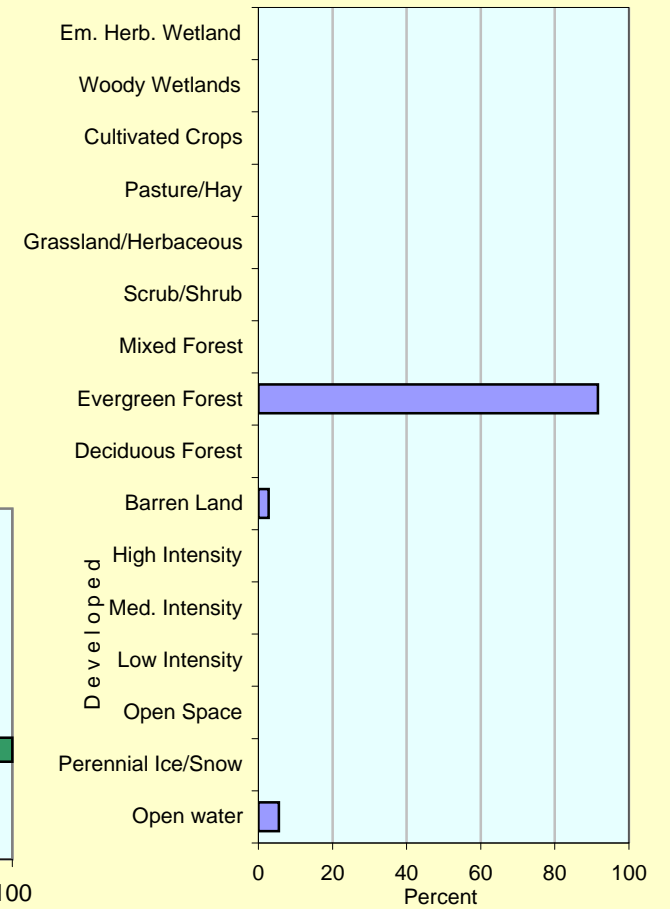

 Constructed -
 Length -
 Height -
 Max Discharge -
 Normal Storage -
 Surface Area -
 Drainage Area -

Mean Annual Precipitation (Inches)

Mean	SD	Min	Max	Range
90.2	1.9	87.6	93.5	5.9

Visitation (2008)

2001 Land Cover

Freshwater Wetlands

Land Ownership

Roughness

Index 23.8
 Decile 6
 Steepness moderate

Land Cover Change	2001 Land Cover								
	Open Water	Urban	Barren	Forest	Grass/Shrub	Agriculture	Wetlands	Ice/Snow	Total
1992 Land Cover	5.3	0.0	2.3	92.4	0.0	0.0	0.0	0.0	5.3
Open Water	5.3								5.3
Urban		0.0							0.0
Barren			2.3						2.3
Forest				92.4					92.4
Grass/Shrub					0.0				0.0
Agriculture						0.0			0.0
Wetlands							0.0		0.0
Ice/Snow								0.0	0.0
Total	5.3	0.0	2.3	92.4	0.0	0.0	0.0	0.0	100.0