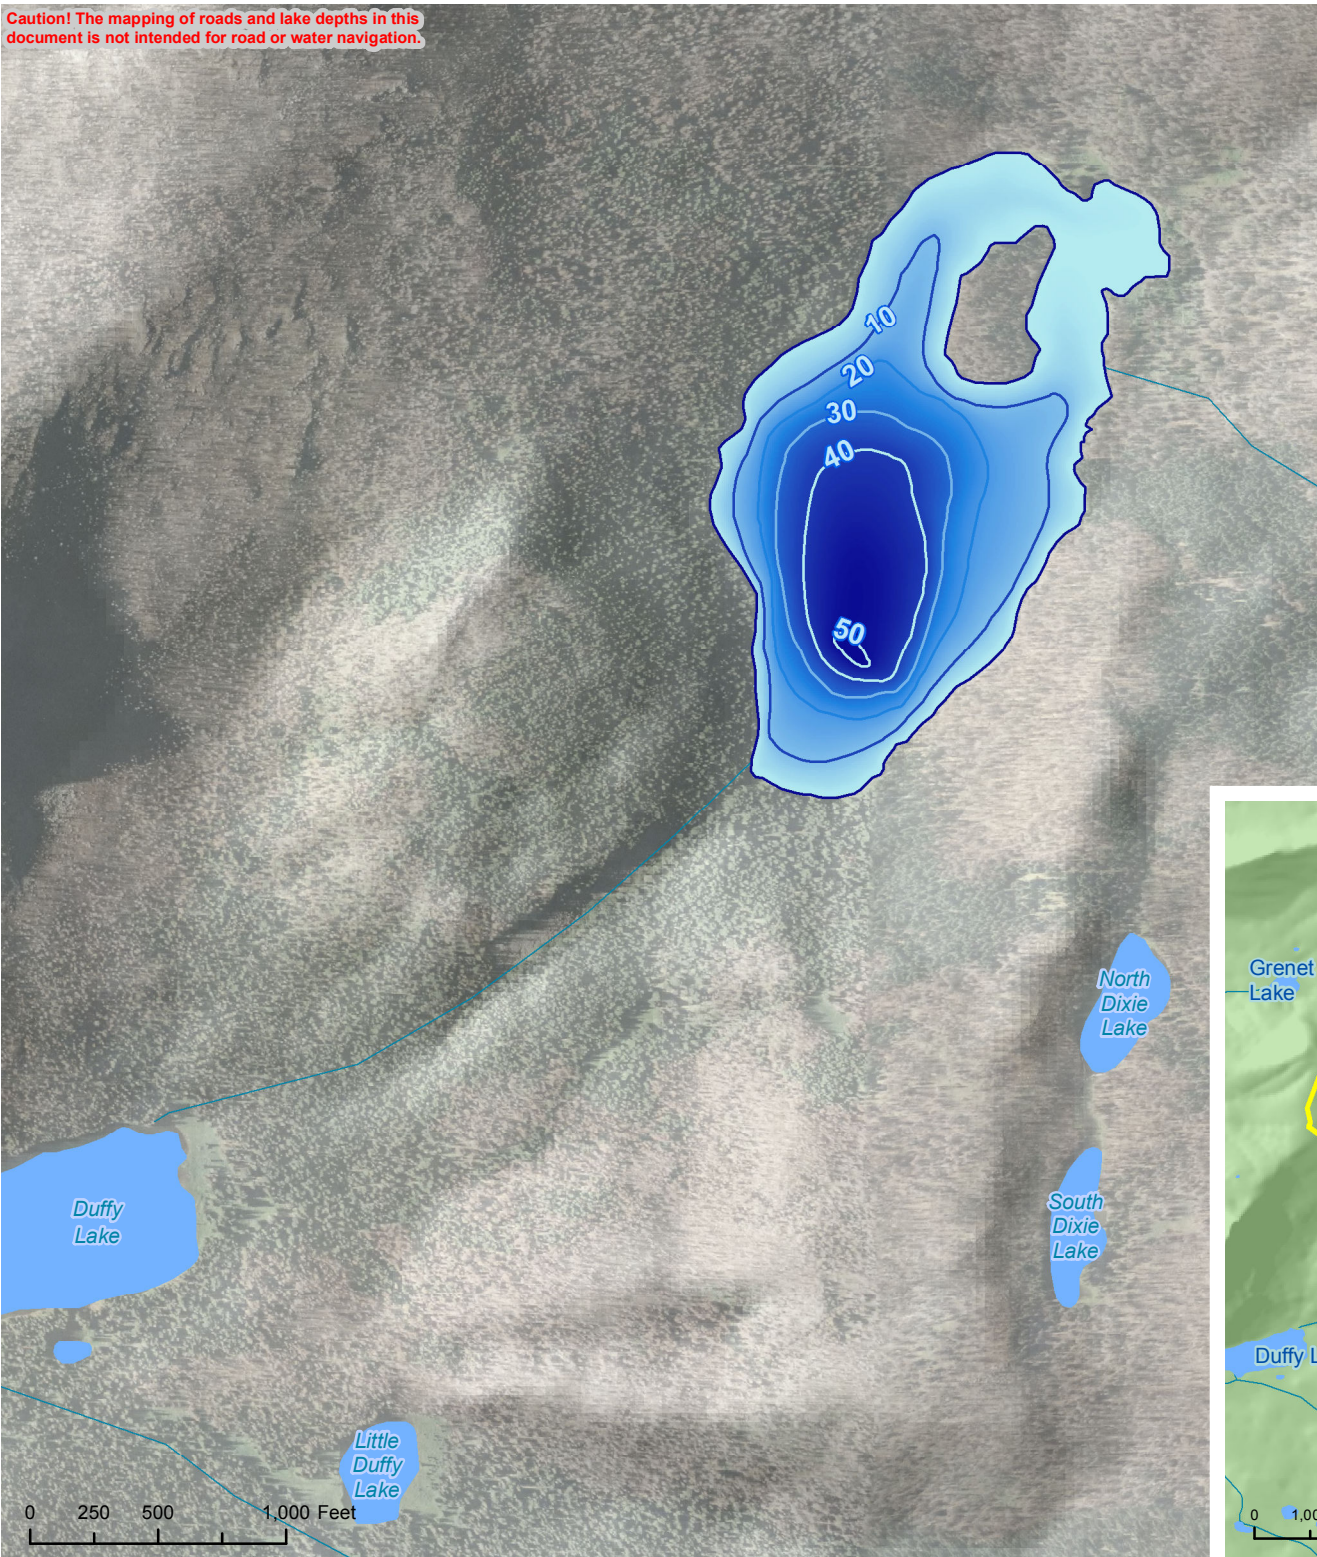

Caution! The mapping of roads and lake depths in this document is not intended for road or water navigation.

Mowich Lake

Linn County

GNIS Name - Mowich Lake

GNIS ID - 1124438

NHD Reach - 17090005012350

Lat/Lon - 44° 29' 51" / -121° 53' 00"

Elevation - 5,082 ft, 2,057m

Lake Area - 49.0 acres, 19.8 hectares

Basin Area - 1.6 sq mi, 4.3 sq km

Type - Natural lake

Trophic Status - Ultraoligotrophic, 21/07/82

Bath Map - AOL (PSU), 21/07/82

© Portland State University