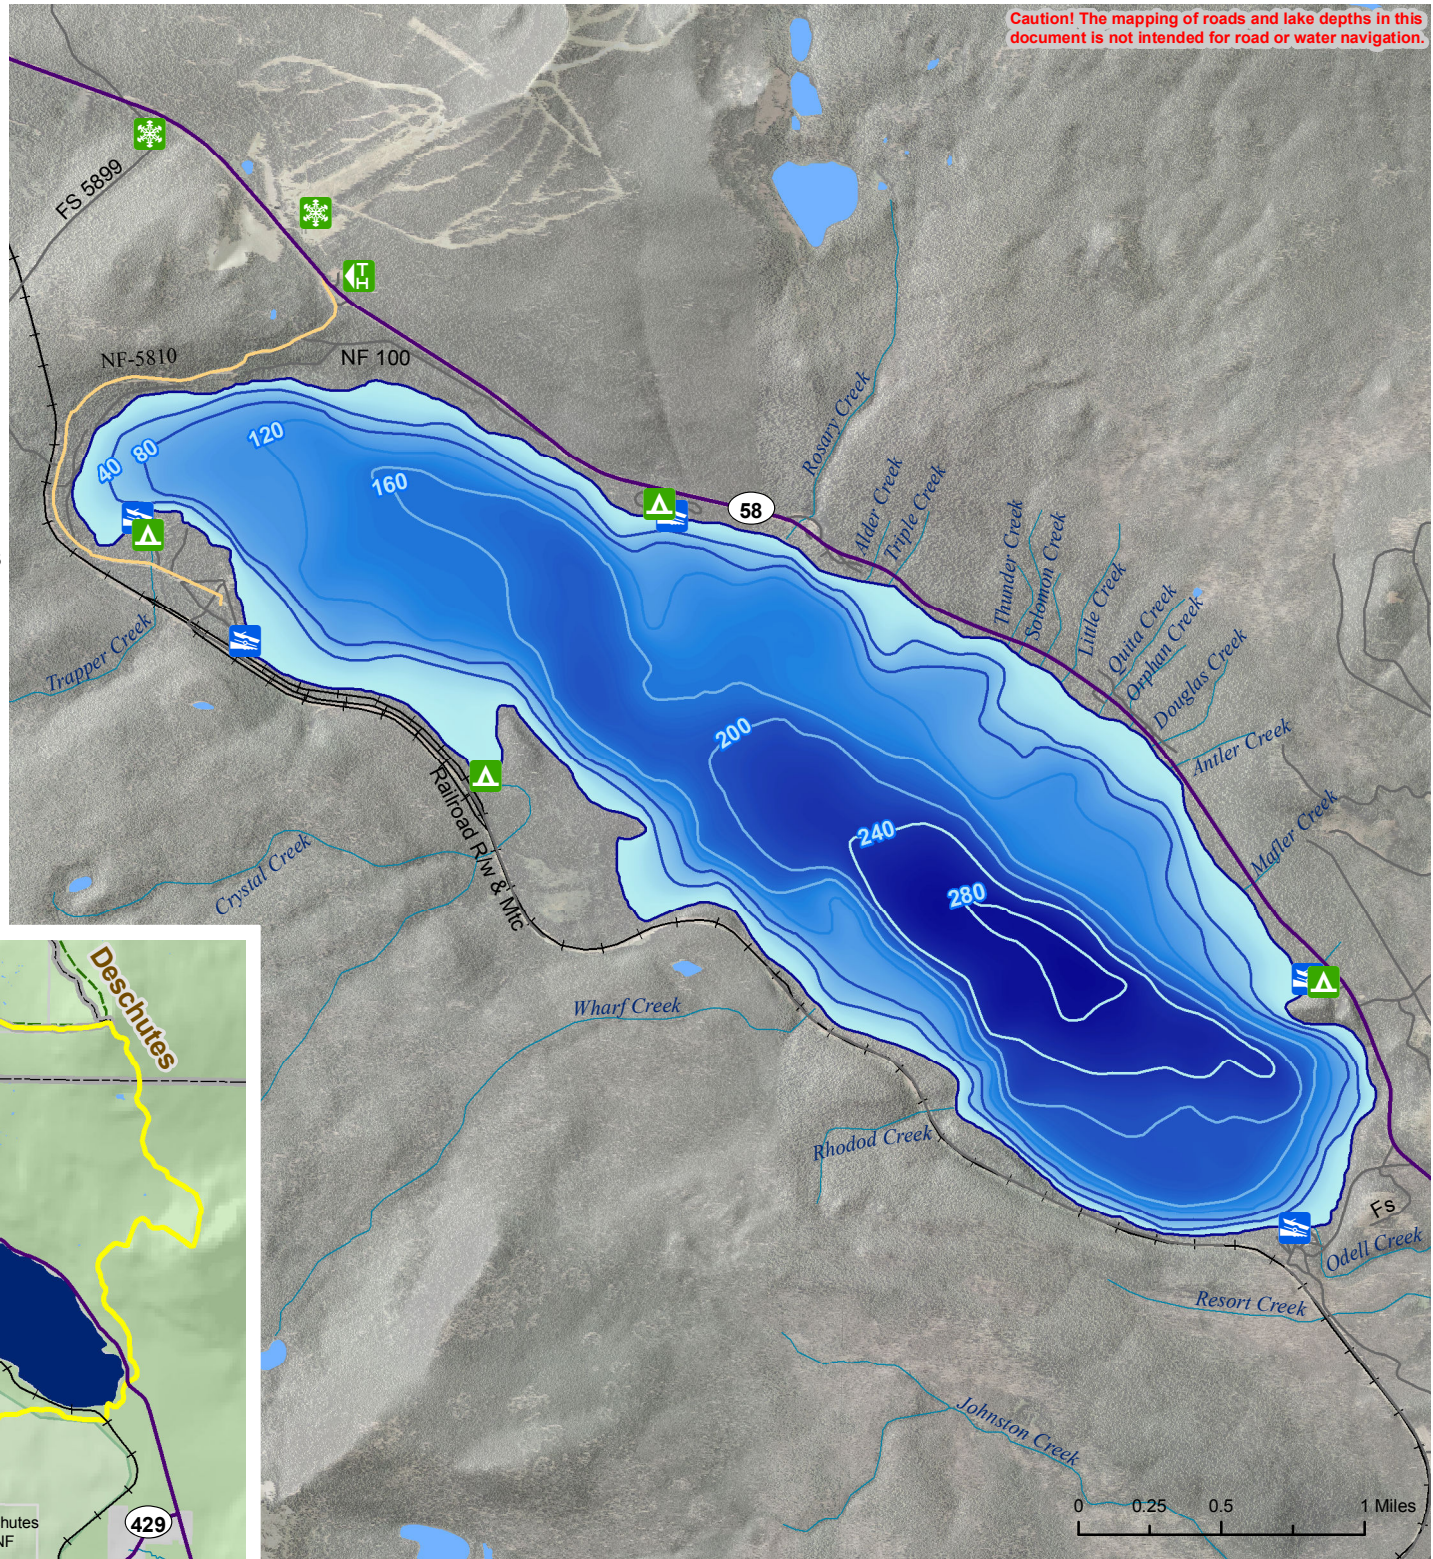

Odell Lake

Klamath County

GNIS Name - Odell Lake
 GNIS ID - 1147159
 NHD Reach - 17070301000918
 Lat/Lon - 43° 33' 02" / -121° 57' 53"
 Elevation - 4,790 ft, 1,938m
 Lake Area - 3,582.0 acres, 1,449.6 hectares
 Basin Area - 36.2 sq mi, 93.8 sq km
 Type - Natural lake with dam
 Trophic Status - Mesotrophic, 23/08/82
 Bath Map - AOL (ODFW), 15/12/64

© Portland State University

Caution! The mapping of roads and lake depths in this document is not intended for road or water navigation.